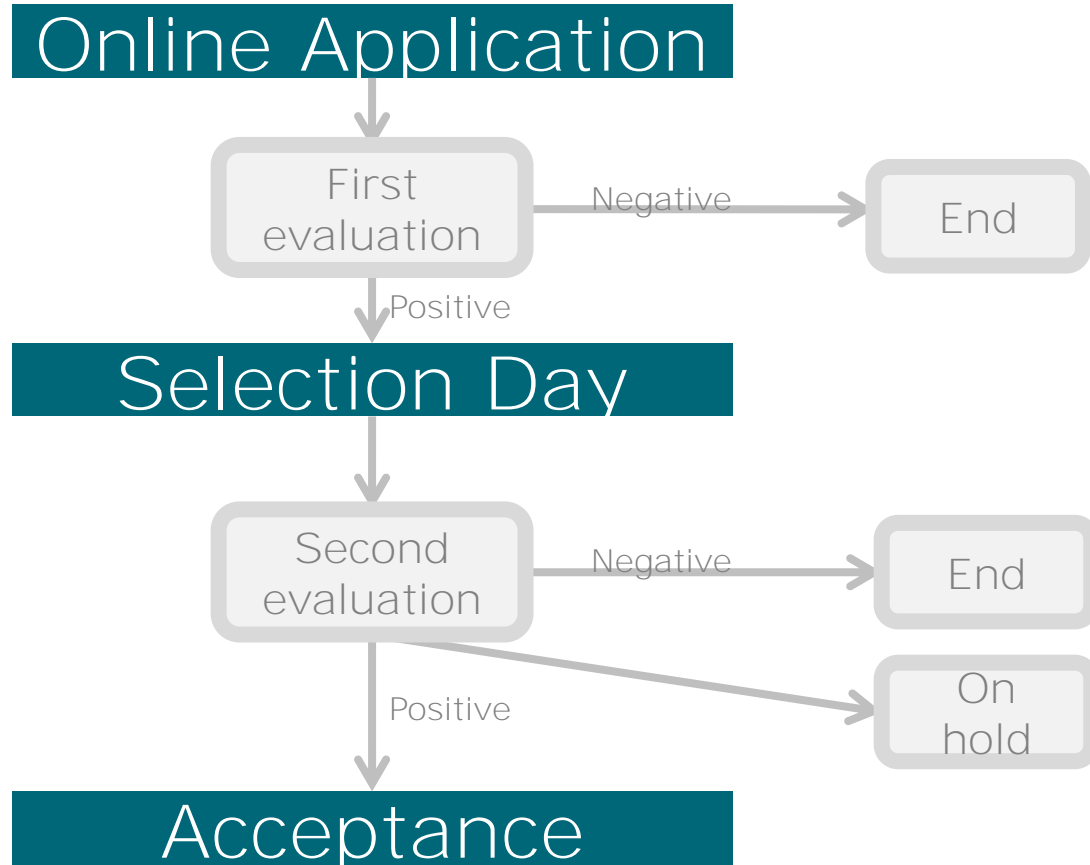

- **International Baccalaureate**

English A, HL and SL, minimum 4; English B, HL, minimum 5, SL, minimum 6

- **A-levels**

English Language or Literature, minimum B

Online Application_Bachelor

- Online application www.ehl.edu
- Copies of diplomas and transcripts
- English language certificates
- Complete information on activities, jobs achievements
- Personal essay
- Pay application fee online

Selection Day at EHL

1. Quantitative and analytical aptitude test
2. Motivation and hospitality aptitude test
3. Interview
4. Role play

Admission Process

BACHELOR

Important Dates for September 2015 Intake